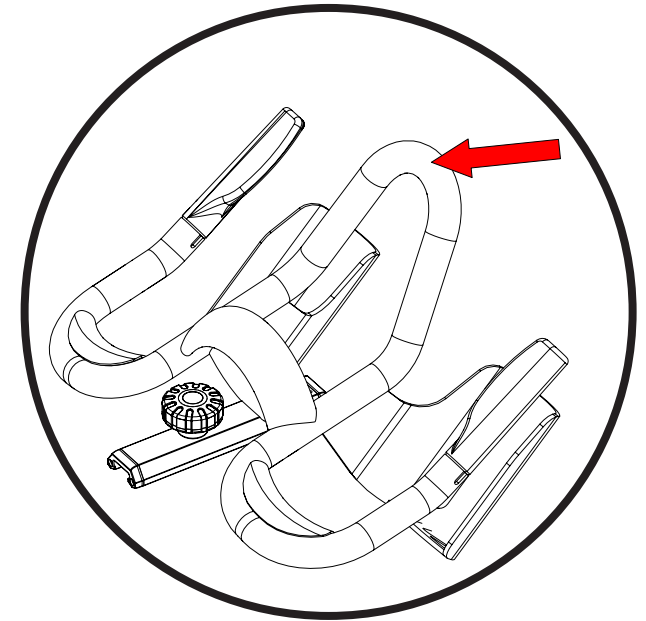

IC Pro / IC Pro 20

AC Sport

AC Performance / Carbon Blue
/ AC Power

SC5 / SC7 / SC Power

Studio 5 / Studio 7

Please note that while the phone holder may be attached to other points on the handlebars listed, neither Schwinn® or CORE Health and Fitness can guarantee stability or accuracy of the platform if mounted in a non-approved location OR mounted to a non-approved handlebar type.