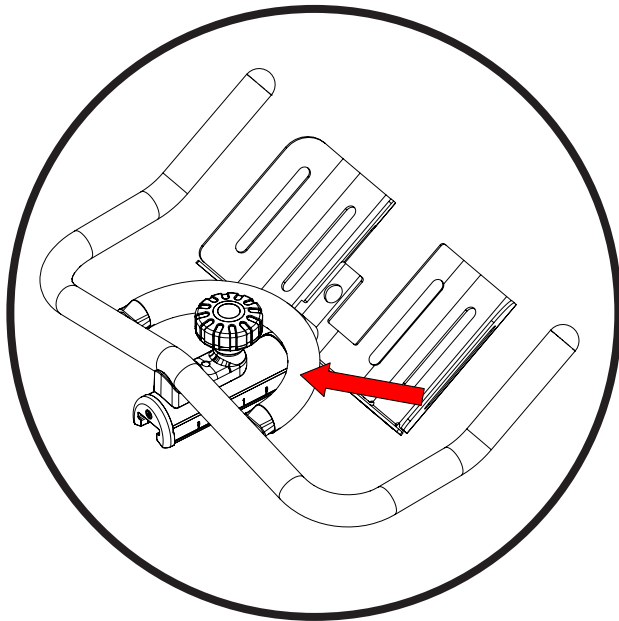

IC Pro / IC Pro 20

AC Sport

AC Performance / Carbon Blue
/ AC Power

SC5 / SC7 / SC Power

Studio 5 / Studio 7

Please note that while the phone holder may be attached to other points on the handlebars listed, neither Schwinn® or CORE Health and Fitness can guarantee stability or accuracy of the platform if mounted in a non-approved location OR mounted to a non-approved handlebar type.