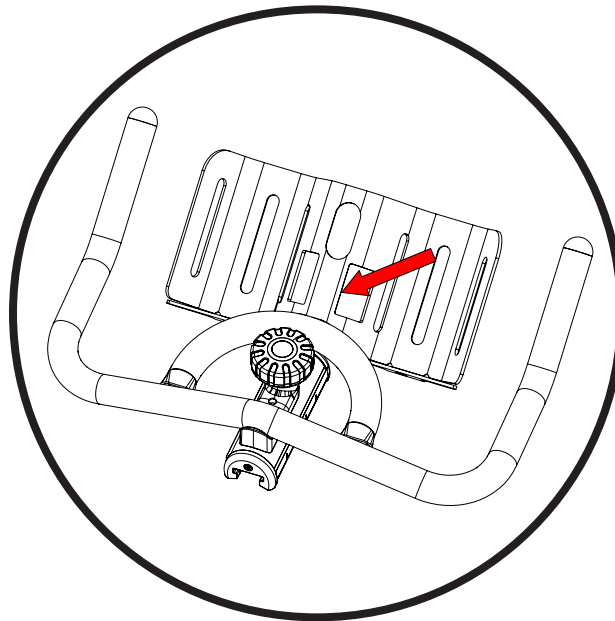

IC Pro / IC Pro 20

AC Sport

AC Performance / Carbon Blue
/ AC Power

SC5 / SC7 / SC Power

Studio 5 / Studio 7

Please note that while the phone holder may be attached to other points on the handlebars listed, neither Schwinn® or CORE Health and Fitness can guarantee stability or accuracy of the platform if mounted in a non-approved location OR mounted to a non-approved handlebar type.