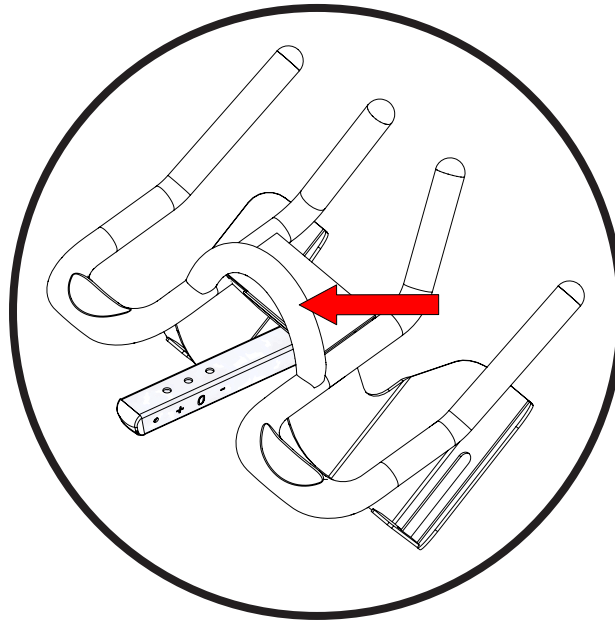

IC Pro / IC Pro 20

AC Sport

AC Performance / Carbon Blue
/ AC Power

SC5 / SC7 / SC Power

Studio 5 / Studio 7

Please note that while the phone holder may be attached to other points on the handlebars listed, neither Schwinn® or CORE Health and Fitness can guarantee stability or accuracy of the platform if mounted in a non-approved location OR mounted to a non-approved handlebar type.